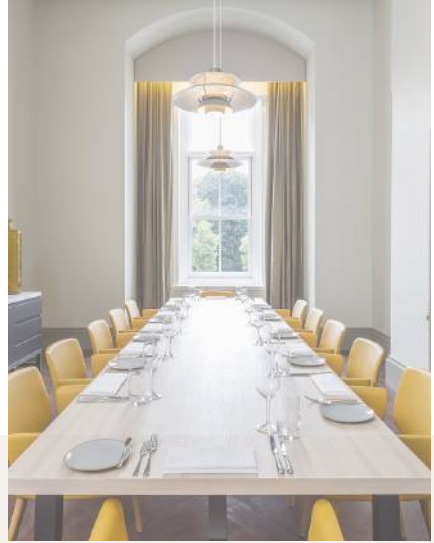

PERTH

MELLO HOUSE